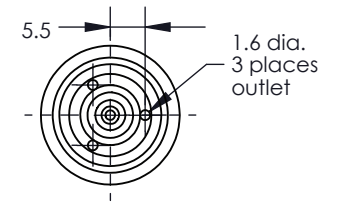

M-DR-2 PRECISION REGULATORS

Clippard

877-245-6247 | clippard