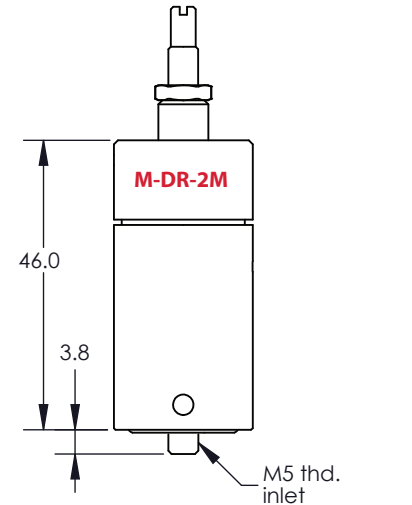

M-DR-2 PRECISION REGULATORS

Clippard

877-245-6247 | clippard