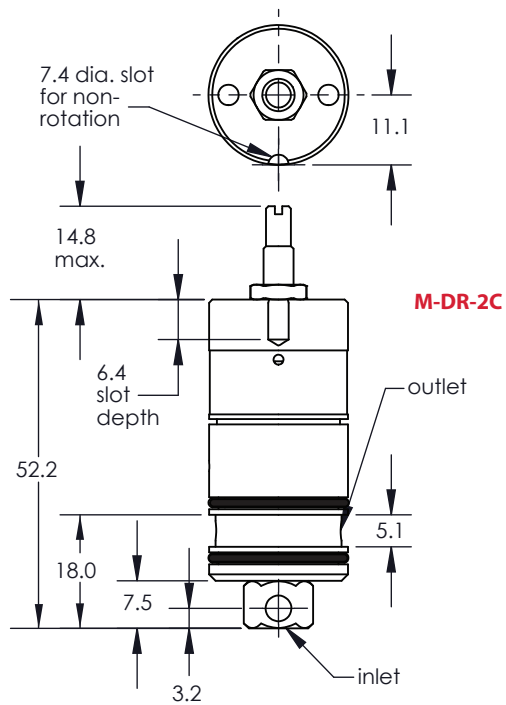

M-DR-2 PRECISION REGULATORS

Clippard

877-245-6247 | clippard