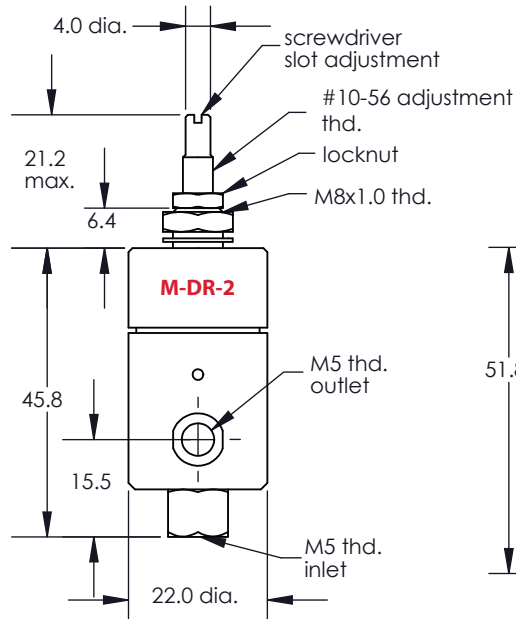

M-DR-2 PRECISION REGULATORS

Clippard

877-245-6247 | clippard