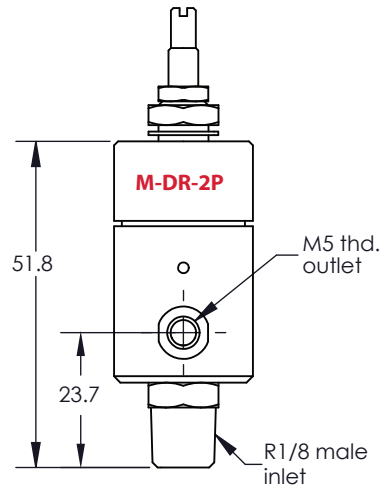

M-DR-2 PRECISION REGULATORS

Clippard

877-245-6247 | clippard