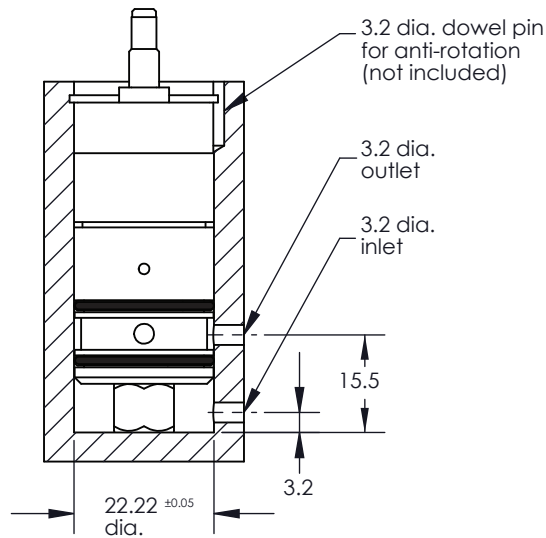

M-DR-2 PRECISION REGULATORS

Clippard

877-245-6247 | clippard