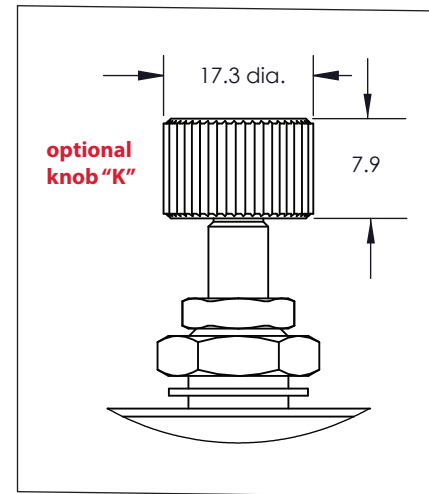

M-DR-2 PRECISION REGULATORS

Clippard

877-245-6247 | clippard