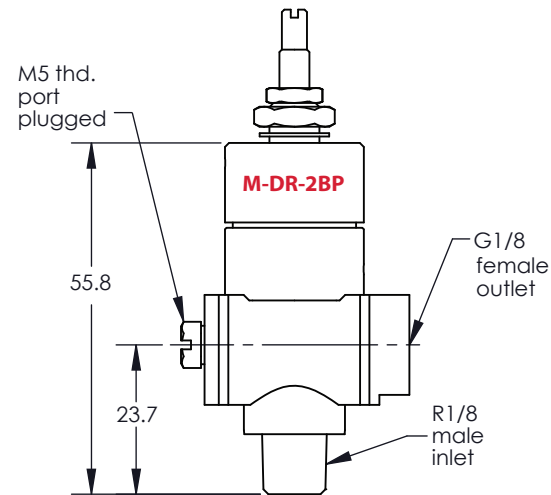

M-DR-2 PRECISION REGULATORS

Clippard

877-245-6247 | clippard