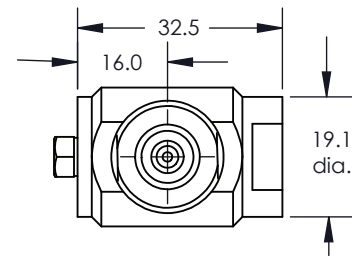

M-DR-2 PRECISION REGULATORS

Clippard

877-245-6247 | clippard